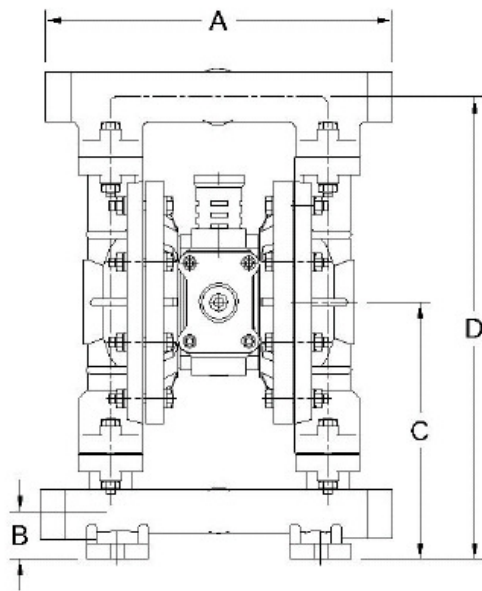

BACKUP DIAPHRAGM IS PROVIDED WITH TEFLON DIAPHRAGM

AOD-30 ALUMINIUM

PRICE PUMPS PVT. LTD.

AOD30 AIR ASSEMBLY

SR. NO	DESCRIPTION	PART NO	QTY	M.O.C.
1	SHAFT BLOCK	003051GP	1NOS	GFPP
2	MAIN SHAFT	003052MS	1NOS	STEEL
3	PILOT BUSH	004053BR	5NOS	BRASS
4	PILOT SHAFT	003054SS	1NOS	S.S.
5	PISTON RING	004068SI	3NOS	PLASTIC
6	AIR COVER GASKET	004055GR	2NOS	GRAPHITE
7	PISTON BLOCK COVER GASKET	004056GR	1NOS	GRAPHITE
8	PISTON BLOCK GASKET	004057GR	1NOS	GRAPHITE
9	PISTON BLOCK COVER	004059GP	1NOS	GFPP
10	PISTON BLOCK CAP CIRCLIP	004060MS	2NOS	STEEL
11	PISTON BLOCK CAP	004061HD	2NOS	HDP
12	PISTON BLOCK	004062GP	1NOS	GFPP
13	PISTON	004063AL	1NOS	ALUMINIUM
14	PISTON BLOCK CAP "O" RING	004064NP	2NOS	NEOPRENE
15	PILOT BUSH "O" RING	004065NP	6NOS	NEOPRENE
16	EXHAUST	004066GP	1NOS	GFPP
17	PISTON "O" RING	004067NP	3NOS	NEOPRENE
18	AIR NIPPLE	004069BR	1NOS	BRASS
19	SHAFT BLOCK "O" RING	003071NP	2NOS	NEOPRENE
20	PILOT BUSH RING	003072BR	2NOS	BRASS
21	MAIN SHAFT BUFFER	003073NP	2NOS	NEOPRENE
22	PILOT SAHFT BUFFER	003074NP	2NOS	NEOPRENE
23	AIR COVER BOLTS	00LN03ST	8NOS	STEEL
24	P.B. HOLDING BOLTS	00LN02ST	4NOS	STEEL

AOD-30 PP / SS / AL / PVDF

PRICE PUMPS PVT. LTD.

PRICE PUMPS PVT. LTD.

	M.M.	INCH
A	330	13"
B	35	1.5"
C	202	8.0"
D	390	15.4"
E	412	16.2"
F	110	4.3"
G	155	6.2"
H	40	1.5"
I	50	2.0"
K	110	4.3"
L	150	5.9"
M	80	3.2"
N	100	3.9"