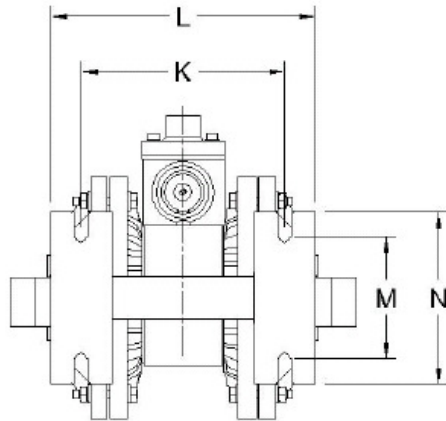

BACKUP DIAPHRAGM IS PROVIDED WITH TEFLON DIAPHRAGM

AOD-30 ALUMINIUM

PRICE PUMPS PVT. LTD.

AOD30 AIR ASSEMBLY

SR. NO	DESCRIPTION	PART NO	QTY	M.O.C.
1	SHAFT BLOCK	003051GP	1NOS	GFPP
2	MAIN SHAFT	003052MS	1NOS	STEEL
3	PILOT BUSH	004053BR	5NOS	BRASS
4	PILOT SHAFT	003054SS	1NOS	S.S.
5	PISTON RING	004068SI	3NOS	PLASTIC
6	AIR COVER GASKET	004055GR	2NOS	GRAPHITE
7	PISTON BLOCK COVER GASKET	004056GR	1NOS	GRAPHITE
8	PISTON BLOCK GASKET	004057GR	1NOS	GRAPHITE
9	PISTON BLOCK COVER	004059GP	1NOS	GFPP
10	PISTON BLOCK CAP CIRCLIP	004060MS	2NOS	STEEL
11	PISTON BLOCK CAP	004061HD	2NOS	HDP
12	PISTON BLOCK	004062GP	1NOS	GFPP
13	PISTON	004063AL	1NOS	ALUMINIUM
14	PISTON BLOCK CAP "O" RING	004064NP	2NOS	NEOPRENE
15	PILOT BUSH "O" RING	004065NP	6NOS	NEOPRENE
16	EXHAUST	004066GP	1NOS	GFPP
17	PISTON "O" RING	004067NP	3NOS	NEOPRENE
18	AIR NIPPLE	004069BR	1NOS	BRASS
19	SHAFT BLOCK "O" RING	003071NP	2NOS	NEOPRENE
20	PILOT BUSH RING	003072BR	2NOS	BRASS
21	MAIN SHAFT BUFFER	003073NP	2NOS	NEOPRENE
22	PILOT SAHFT BUFFER	003074NP	2NOS	NEOPRENE
23	AIR COVER BOLTS	00LN03ST	8NOS	STEEL
24	P.B. HOLDING BOLTS	00LN02ST	4NOS	STEEL

AOD-30 PP / SS / AL / PVDF

PRICE PUMPS PVT. LTD.

PRICE PUMPS PVT. LTD.

	M.M.	INCH
A	330	13"
B	35	1.5"
C	202	8.0"
D	390	15.4"
E	412	16.2"
F	110	4.3"
G	155	6.2"
H	40	1.5"
I	50	2.0"
K	110	4.3"
L	150	5.9"
M	80	3.2"
N	100	3.9"