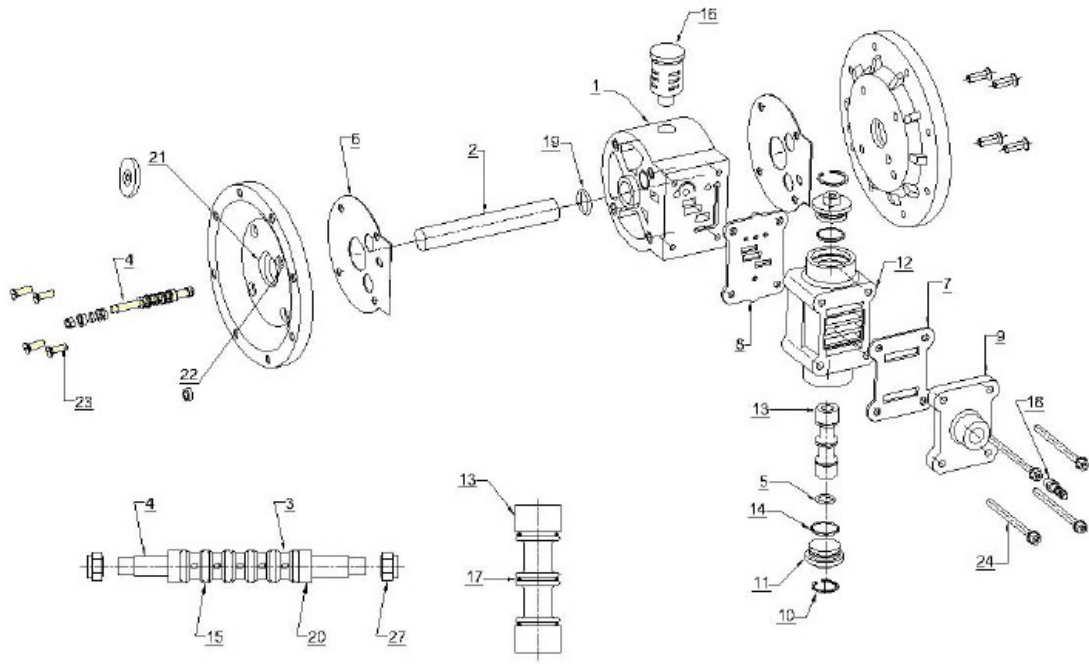

BACKUP DIAPHRAGM IS PROVIDED WITH TEFLON DIAPHRAGM

AOD-30 ALUMINIUM

PRICE PUMPS PVT. LTD.

AOD30 AIR ASSEMBLY

SR. NO	DESCRIPTION	PART NO	QTY	M.O.C.
1	SHAFT BLOCK	003051GP	1NOS	GFPP
2	MAIN SHAFT	003052MS	1NOS	STEEL
3	PILOT BUSH	004053BR	5NOS	BRASS
4	PILOT SHAFT	003054SS	1NOS	S.S.
5	PISTON RING	004068SI	3NOS	PLASTIC
6	AIR COVER GASKET	004055GR	2NOS	GRAPHITE
7	PISTON BLOCK COVER GASKET	004056GR	1NOS	GRAPHITE
8	PISTON BLOCK GASKET	004057GR	1NOS	GRAPHITE
9	PISTON BLOCK COVER	004059GP	1NOS	GFPP
10	PISTON BLOCK CAP CIRCLIP	004060MS	2NOS	STEEL
11	PISTON BLOCK CAP	004061HD	2NOS	HDP
12	PISTON BLOCK	004062GP	1NOS	GFPP
13	PISTON	004063AL	1NOS	ALUMINIUM
14	PISTON BLOCK CAP "O" RING	004064NP	2NOS	NEOPRENE
15	PILOT BUSH "O" RING	004065NP	6NOS	NEOPRENE
16	EXHAUST	004066GP	1NOS	GFPP
17	PISTON "O" RING	004067NP	3NOS	NEOPRENE
18	AIR NIPPLE	004069BR	1NOS	BRASS
19	SHAFT BLOCK "O" RING	003071NP	2NOS	NEOPRENE
20	PILOT BUSH RING	003072BR	2NOS	BRASS
21	MAIN SHAFT BUFFER	003073NP	2NOS	NEOPRENE
22	PILOT SAHFT BUFFER	003074NP	2NOS	NEOPRENE
23	AIR COVER BOLTS	00LN03ST	8NOS	STEEL
24	P.B. HOLDING BOLTS	00LN02ST	4NOS	STEEL

AOD-30 PP / SS / AL / PVDF

PRICE PUMPS PVT. LTD.

PRICE PUMPS PVT. LTD.

	M.M.	INCH
A	330	13"
B	35	1.5"
C	202	8.0"
D	390	15.4"
E	412	16.2"
F	110	4.3"
G	155	6.2"
H	40	1.5"
I	50	2.0"
K	110	4.3"
L	150	5.9"
M	80	3.2"
N	100	3.9"