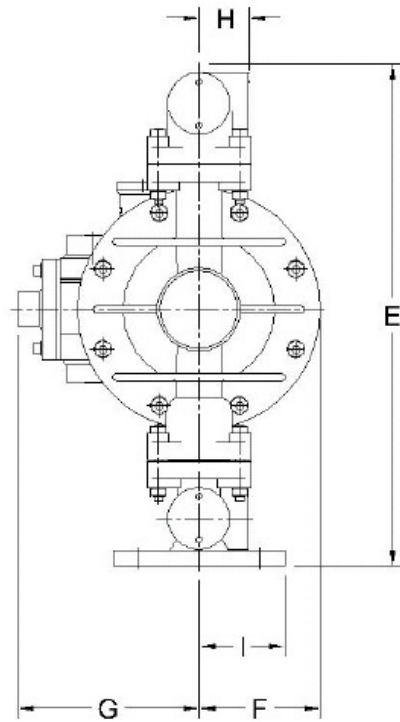

BACKUP DIAPHRAGM IS PROVIDED WITH TEFLON DIAPHRAGM

AOD-30 ALUMINIUM

PRICE PUMPS PVT. LTD.

AOD30 AIR ASSEMBLY

SR. NO	DESCRIPTION	PART NO	QTY	M.O.C.
1	SHAFT BLOCK	003051GP	1NOS	GFPP
2	MAIN SHAFT	003052MS	1NOS	STEEL
3	PILOT BUSH	004053BR	5NOS	BRASS
4	PILOT SHAFT	003054SS	1NOS	S.S.
5	PISTON RING	004068SI	3NOS	PLASTIC
6	AIR COVER GASKET	004055GR	2NOS	GRAPHITE
7	PISTON BLOCK COVER GASKET	004056GR	1NOS	GRAPHITE
8	PISTON BLOCK GASKET	004057GR	1NOS	GRAPHITE
9	PISTON BLOCK COVER	004059GP	1NOS	GFPP
10	PISTON BLOCK CAP CIRCLIP	004060MS	2NOS	STEEL
11	PISTON BLOCK CAP	004061HD	2NOS	HDP
12	PISTON BLOCK	004062GP	1NOS	GFPP
13	PISTON	004063AL	1NOS	ALUMINIUM
14	PISTON BLOCK CAP "O" RING	004064NP	2NOS	NEOPRENE
15	PILOT BUSH "O" RING	004065NP	6NOS	NEOPRENE
16	EXHAUST	004066GP	1NOS	GFPP
17	PISTON "O" RING	004067NP	3NOS	NEOPRENE
18	AIR NIPPLE	004069BR	1NOS	BRASS
19	SHAFT BLOCK "O" RING	003071NP	2NOS	NEOPRENE
20	PILOT BUSH RING	003072BR	2NOS	BRASS
21	MAIN SHAFT BUFFER	003073NP	2NOS	NEOPRENE
22	PILOT SAHFT BUFFER	003074NP	2NOS	NEOPRENE
23	AIR COVER BOLTS	00LN03ST	8NOS	STEEL
24	P.B. HOLDING BOLTS	00LN02ST	4NOS	STEEL

AOD-30 PP / SS / AL / PVDF

PRICE PUMPS PVT. LTD.

PRICE PUMPS PVT. LTD.

	M.M.	INCH
A	330	13"
B	35	1.5"
C	202	8.0"
D	390	15.4"
E	412	16.2"
F	110	4.3"
G	155	6.2"
H	40	1.5"
I	50	2.0"
K	110	4.3"
L	150	5.9"
M	80	3.2"
N	100	3.9"